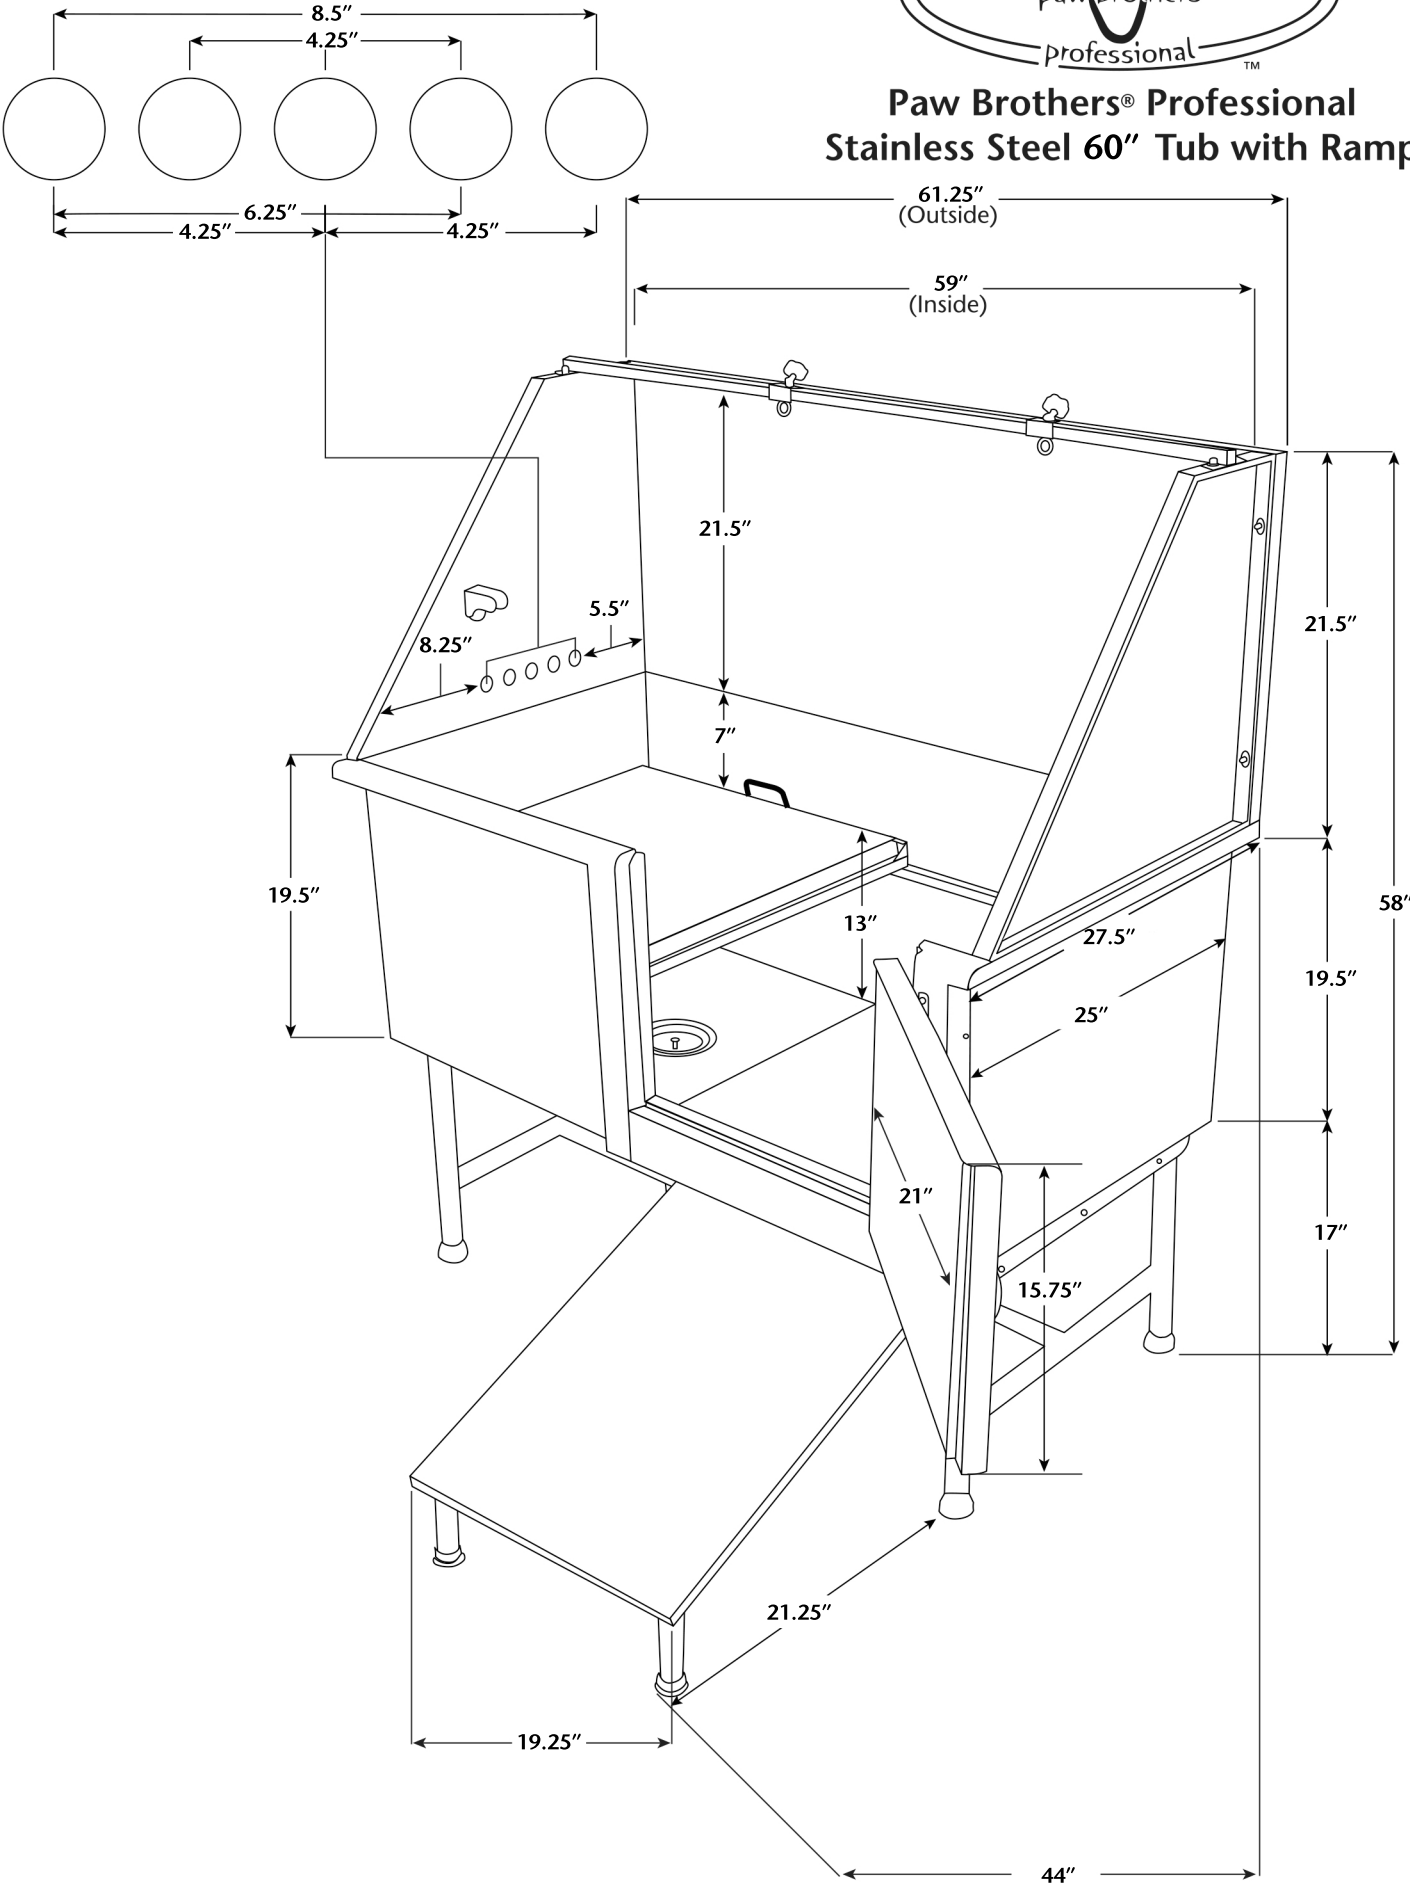

Paw Brothers® Professional Stainless Steel 60" Tub with Ramp

BOTTOM OF TUB