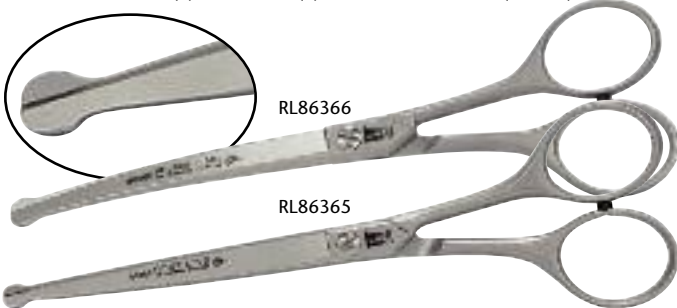

Rose Line® 7 1/2" Thin Blade Shears

RL82076	7 1/2" Curved	\$86.95
RL82075	7 1/2" Straight	80.95
RL820756	Combo (\$167.90)	142.71
(1) RL82076 + (1) RL82075		

Rose Line® 6 1/2" Thin Blade Shears

RL82066	6 1/2" Curved	\$81.95
RL82065	6 1/2" Straight	72.95
RL820656	Combo (\$154.90)	131.67
(1) RL82066 + (1) RL82065		

Rose Line® "88" Filipino Style Shears

RL88082	8 1/4" Curved	\$126.95
RL88080	8 1/4" Straight	83.95
RL880802	Combo (\$210.90)	179.27
(1) RL88082 + (1) RL88080		

RL86346

RL86345

RLTT2

Rose Line® 6 1/2" Double Thin Cutting/Thinning

A Double Thinner that both thins and cuts at the same time, while blending the coat without lines. 2 removable finger rests for right or left hand use.

RLTT2	6 1/2" Double Thin	\$212.95
-------	--------------------	----------

Rose Line® 4 1/2" Blunt Tipped Shears

Ideal for safely working around the ears, eyes, and feet areas. Have total control around sensitive areas. Quantities limited to on hand inventory.

RL86346	4 1/2" Curved Blunt Tipped	\$37.95
RL86345	4 1/2" Straight Blunt Tipped	37.95
RL863456	Combo (1) RL86346 + (1) RL86345	(\$75.90) 64.51